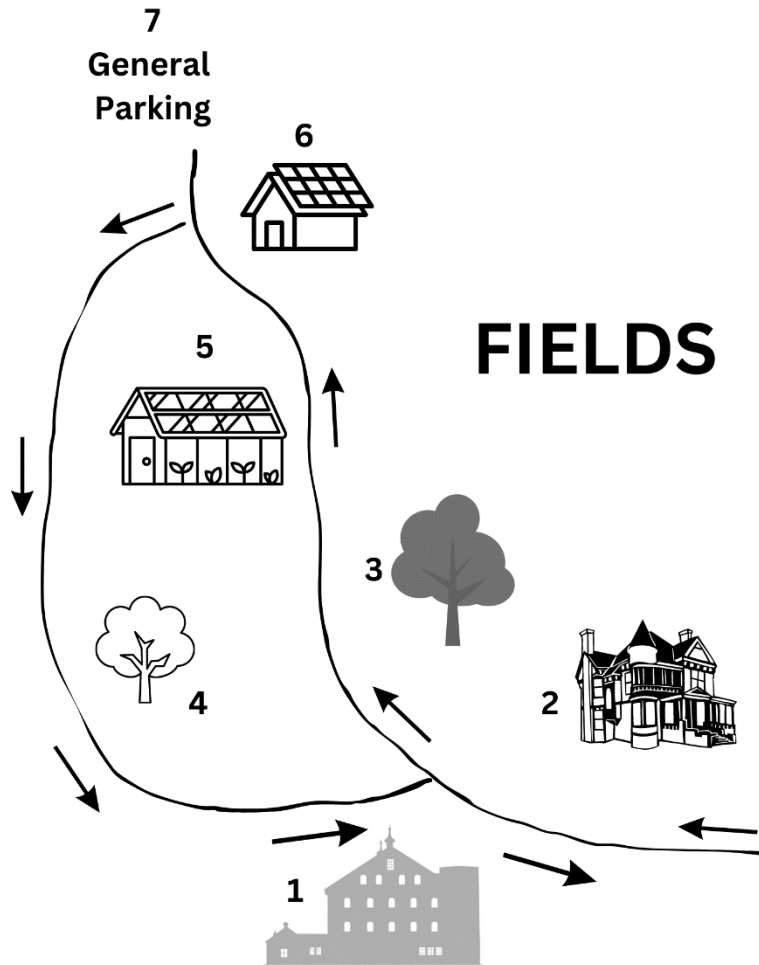

## #1: THE BARN

Info & Merch Table  
Red Wiggler's Farm Market  
Manny the Mobile Kitchen / Manna Food Center

## #3: TOURS – MEET BY THE MULBERRY TREE

12:15 pm General Field Tour  
1:15 pm Sensory Tour  
2:15 pm Care Farming Tour  
3:15 pm Soil Health Tour

## #4: LAWN GAMES

## #6: SOLAR HOUSE